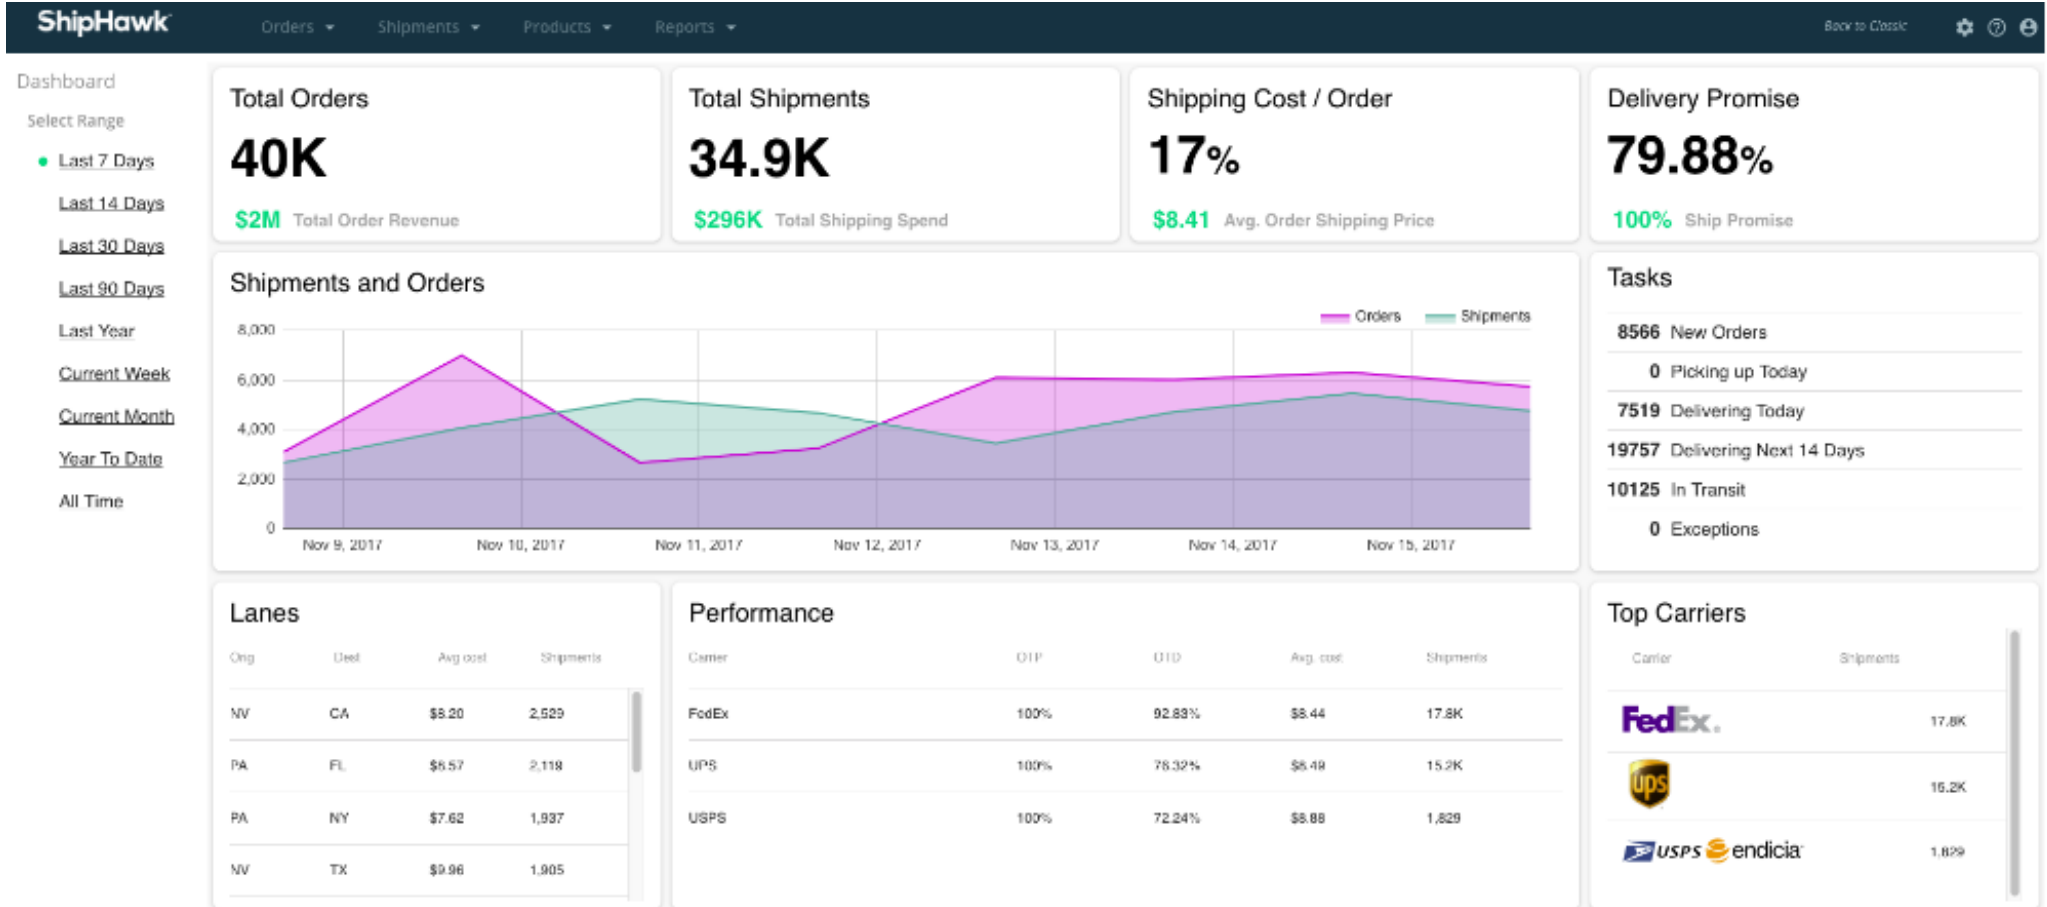

SOFTWARE SCREENSHOTS